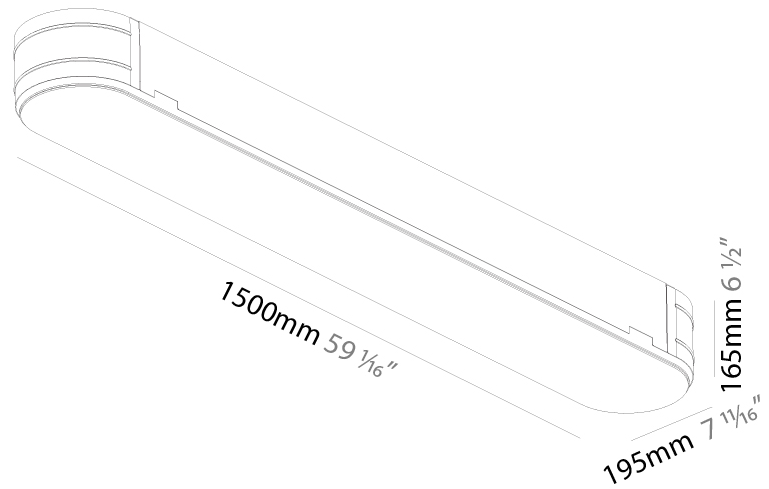

GENERAL

Series: Smoothy
Subseries: Smoothline
Brand: Prolicht
Division: Architectural
Mounting Type: Trimless
Mounting Location: Ceiling
Subcategory: Ambient

PHYSICAL

Shape: Oval
Length (mm): 1500
Length (in): 59 1/16
Width (mm): 195
Width (in): 7 11/16
Depth (mm): 165
Depth (in): 6 1/2
Ceiling Thickness (mm): 10 / 12.5 / 15 / 25 / 30
Ceiling Thickness (in): 3/8 or 1/2 or 9/16 or 1 or 1 3/16
Min. Recessing Depth (mm): 180
Min. Recessing Depth (in): 7 1/16
Light Distribution: Direct
Weight (kg): 9.4
Weight (lbs): 20.68
Diffuser: PMMA - Opal
Fixture Material: Extruded Aluminum / Steel
Cut-out Measurements: 1535mm / 60 7/16" x 230mm / 9 1/16"
Upon Request: Unique Sizes Unique Ceiling Thickness Unique Mounting Depth Spot Inserts

ELECTRICAL

Lamp Type: LED (Zhaga Standard)
Input Wattage (W): 52.5
Total Output Wattage (W): 45
Dimming: Tri-Mode (Non-Dimming and Phase Dimming (120Vac only) and 0-10V Dimming)
Driver Included: Yes
Driver Location: Integrated
Driver Type: Constant Current - Universal
Driver Class: Class 2
Input Voltage (V): 120 - 277
Constant Current (MA): 500

LED

Color Temperature (°K): 3000 / 3500 / 4000
Max. Delivered Lumen (lm): 3890 / 4194 / 4280
CRI: >80 CRI
Lamp Life (hrs): 50000
Upon Request: RGB-W Tunable White Special Color Temperature CRI90

OPTICAL

RATINGS AND CERTIFICATIONS

Certified By: Certified for North American Standards
IP rating: IP20

PROJECT
TYPE
SPECIFIER
QUANTITY
DATE

1535mm x 230mm
60 7/16" x 9 1/16"

10 | 12 1/2 | 15 | 25 | 30mm
3/8" | 1/2" | 9/16" | 1" | 3/16"