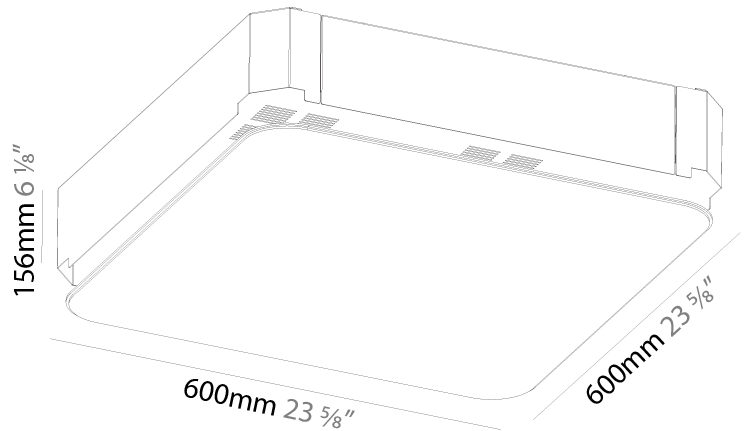

PHYSICAL

Shape: Square
Length (mm): 600
Length (in): 23 5/8
Width (mm): 600
Width (in): 23 5/8
Depth (mm): 156
Depth (in): 6 1/8
Ceiling Thickness (mm): 10 / 12.5 / 15 / 25 / 30
Ceiling Thickness (in): 3/8 or 1/2 or 9/16 or 1
Min. Recessing Depth (mm): 180
Min. Recessing Depth (in): 7 1/16
Light Distribution: Direct
Weight (kg): 12.549
Weight (lbs): 27.61
Diffuser: PMMA - Opal
Fixture Material: Extruded Aluminum / Steel
Cut-out Measurements: 635mm / 25" x 635mm / 25"
Upon Request: Unique Sizes Unique Ceiling Thickness Unique Mounting Depth Spot Inserts

ELECTRICAL

Lamp Type: LED (Zhaga Standard)
Input Wattage (W): 55
Total Output Wattage (W): 49.7
Dimming: Non-Dimmable
Driver Included: Yes
Driver Location: Integrated
Driver Type: Constant Current - Universal
Driver Class: Class 2
Input Voltage (V): 120 - 277
Constant Current (MA): 350
Upon Request: (Not included - see components) Integral: 0-10Vdc dimming / Phase dimming 120Vac only

LED

Color Temperature (°K): 3000 / 3500 / 4000
Max. Delivered Lumen (lm): 5370 / 5449 / 5560
CRI: >80 CRI
Efficiency (%): 65 (5mm Perspex) / 80.40
Lamp Life (hrs): 50000
Upon Request: RGB-W Tunable White Special Color Temperature CRI90

OPTICAL

RATINGS AND CERTIFICATIONS

Certified By: Certified for North American Standards
IP rating: IP20

180mm 635mm x 635mm 10 | 12 1/2 | 15 | 25 | 30mm
7 1/16" 25" x 25" 3/8" 1/2" 9/16" 1" 3/16"