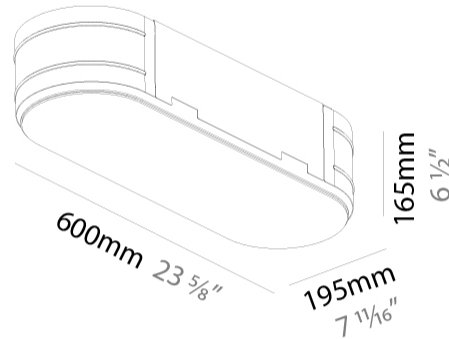

### PHYSICAL

Shape: Oval  
Length (mm): 600  
Length (in): 23 5/8  
Width (mm): 195  
Width (in): 7 11/16  
Depth (mm): 165  
Depth (in): 6 1/2  
Ceiling Thickness (mm): 10 / 12.5 / 15 / 25 / 30  
Ceiling Thickness (in): 3/8 or 1/2 or 9/16 or 1 or 1 3/16  
Min. Recessing Depth (mm): 180  
Min. Recessing Depth (in): 7 1/16  
Light Distribution: Direct  
Weight (kg): 3.8  
Weight (lbs): 7.6  
Diffuser: PMMA - Opal  
Fixture Material: Extruded Aluminum / Steel  
Cut-out Measurements: 635mm / 25" x 230mm / 9 1/16"  
Upon Request: Unique Sizes Unique Ceiling Thickness Unique Mounting Depth Spot Inserts

#### RATINGS AND CERTIFICATIONS

Certified By: Certified for North American Standards  
IP rating: IP20

635mm x 230mm  
25" x 9 1/16"

10 | 12 1/2 | 15 | 25 | 30mm  
3/8" | 1/2" | 9/16" | 1" | 3/16"

### PHYSICAL

Shape: Oval  
Length (mm): 900  
Length (in): 35 7/16  
Width (mm): 195  
Width (in): 7 13/16  
Depth (mm): 165  
Depth (in): 6 1/2  
Ceiling Thickness (mm): 10 / 12.5 / 15 / 25 / 30  
Ceiling Thickness (in): 3/8 or 1/2 or 9/16 or 1 or 1 3/16  
Min. Recessing Depth (mm): 180  
Min. Recessing Depth (in): 7 1/16  
Light Distribution: Direct  
Weight (kg): 5.756  
Weight (lbs): 12.66  
Diffuser: PMMA - Opal  
Fixture Material: Extruded Aluminum / Steel  
Cut-out Measurements: 935mm / 36 15/16" x 230mm / 9 1/16"  
Upon Request: Unique Sizes Unique Ceiling Thickness Unique Mounting Depth Spot Inserts